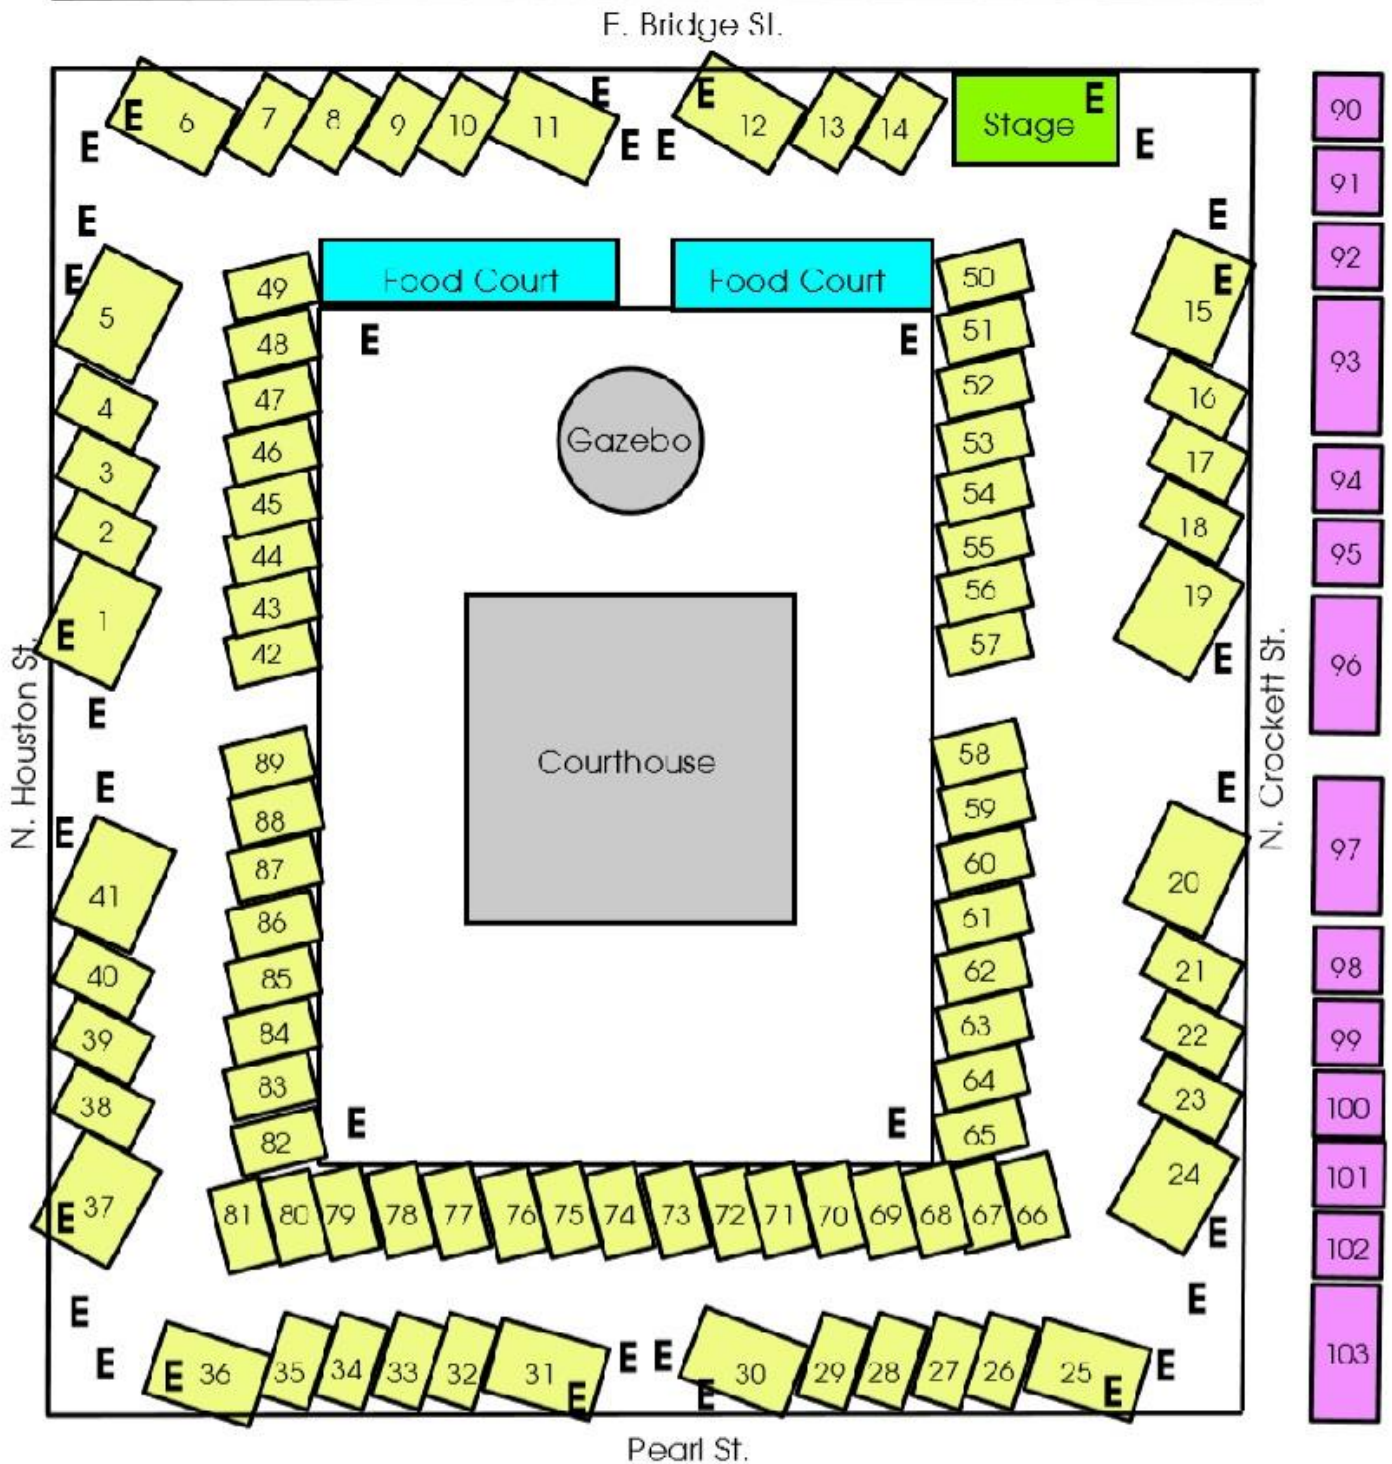

# Harvest Moon Festival

Vendor Spots  
**E** Electrical Outlets

20' x 10'

20' x 10'

# Celebration Hall--Inside, no canopy required

114 N. Crockett Street