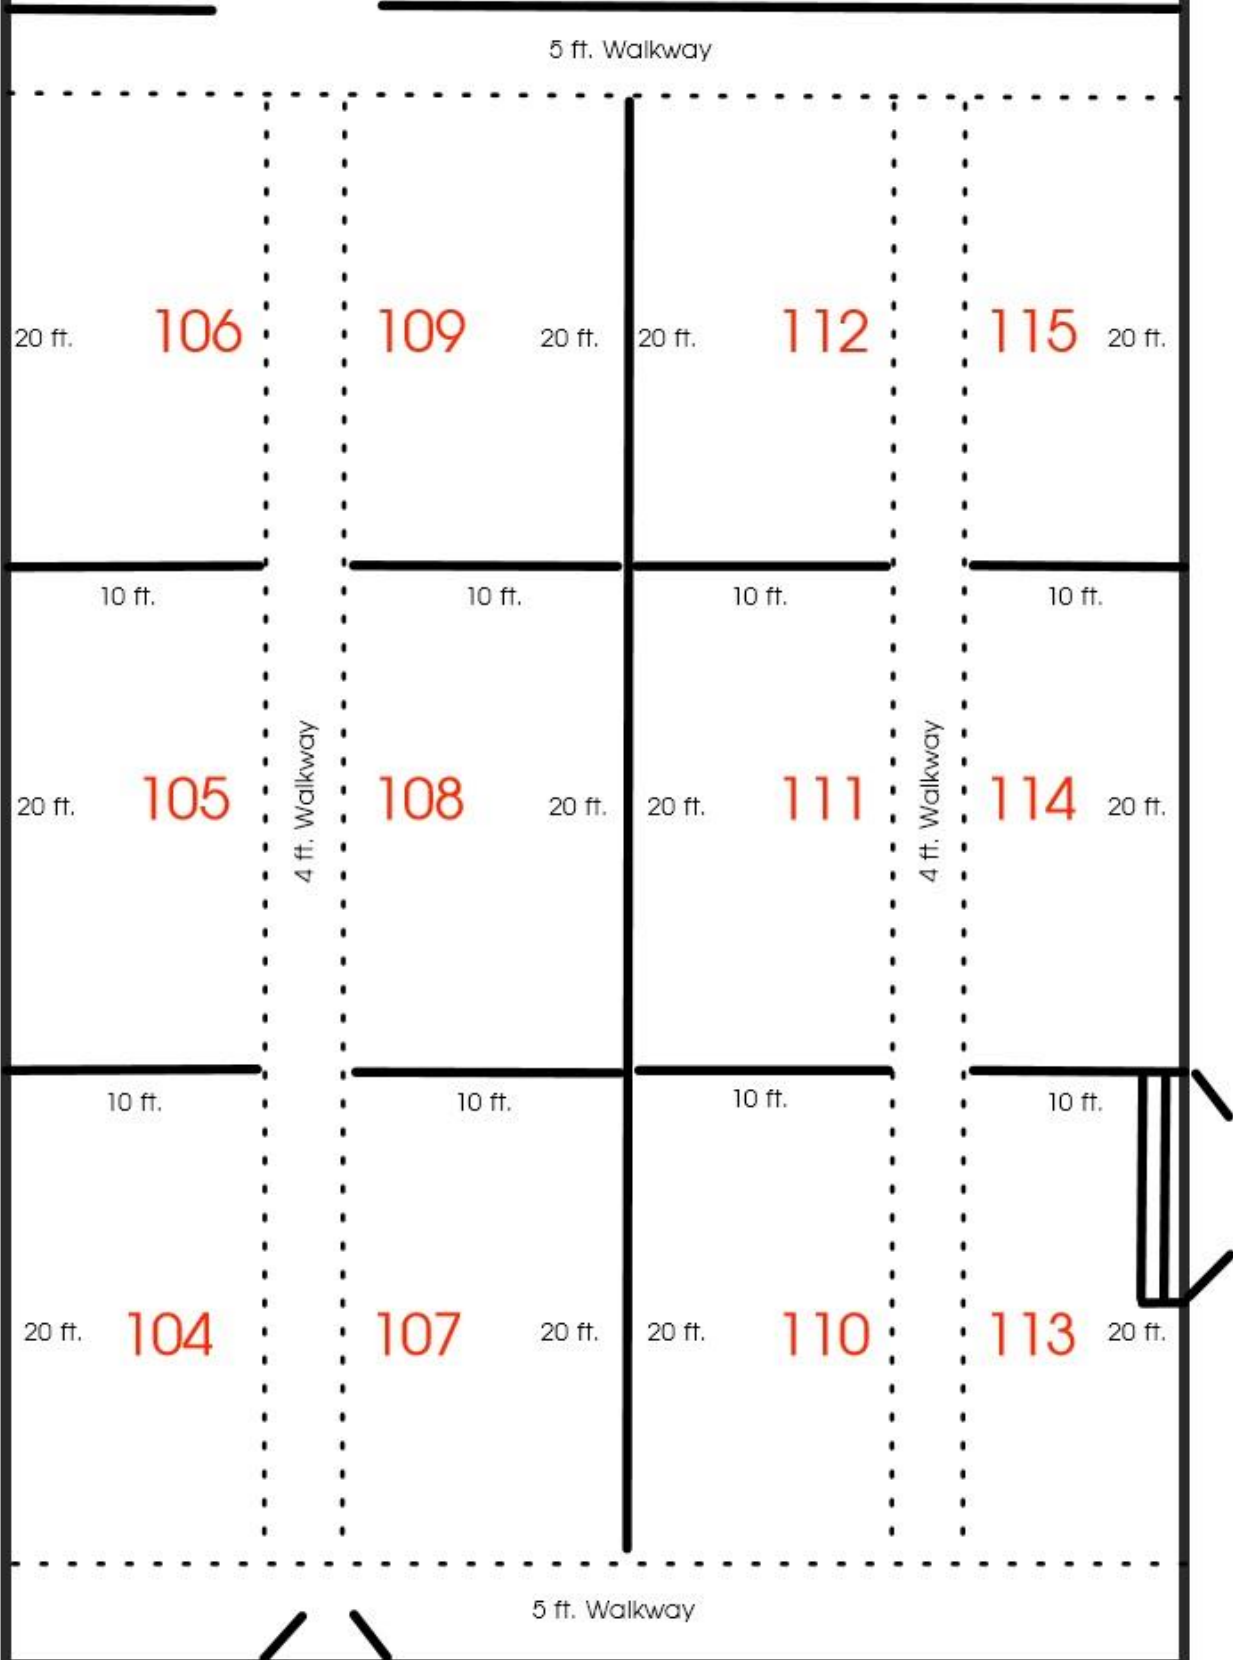

# Harvest Moon Festival

Vendor Spots  
**E** Electrical Outlets

20' x 10'

20' x 10'

# Celebration Hall--Inside, no canopy required

114 N. Crockett Street